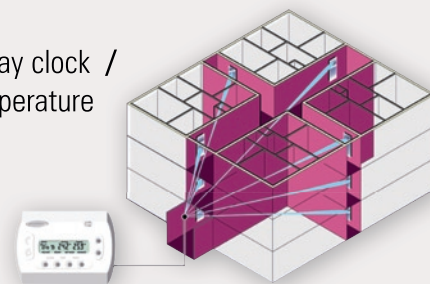

RADIATOR (RECEIVER) KEY FEATURES:

Simply wire the heater to a fuse spur / Hidden wiring / No need to manually switch heaters "on" or "off"

WIRELESS CONTROLLER (TRANSMITTER) KEY FEATURES:

Keylock mode / Simple to Programme / Up to 6 temperature settings per day / 7 day clock / Advance mode / Economy mode / Holiday mode / Boost Mode / Inbuilt room temperature sensor / Frost protection / Powered by 2 x 1.5v Alkaline batteries

The TX control unit sends a 433MHz radio signal to each "registered" heater within a radius of 30 metres. Each RX panel heater has an inbuilt receiver designed to respond to a signal from the WCT 100/RX.

SPECIFICATION:

LINE REF	CODE	DIMENSIONS (W X H X D)	ELEMENT (WATTS)	OUTPUT (WATTS)	OUTPUT (BTU'S)
Powder Coated White					
1.1	ECO 2000D/RP/PC/RX/V	500 x 2000 x 40	2000	1600	5459
1.2	ECO 1500D/RP/PC/RX/V	500 x 1500 x 40	1500	1200	4094
1.3	ECO 1000D/RP/PC/RX/V	500 x 1000 x 40	1000	800	2729
1.4	ECO 750D/RP/PC/RX/V	500 x 750 x 40	750	600	2047
1.5	ECO 500D/RP/PC/RX	500 x 500 x 40	500	400	1365
1.6	ECO 1000D/SB/RP/PC/RX/V	250 x 2000 x 40	1000	800	2729
1.7	ECO 750D/SB/RP/PC/RX/V	250 x 1500 x 40	750	600	2047
1.8	ECO 500D/SB/RP/PC/RX/V	250 x 1000 x 40	500	400	1365
Powder Coated Silver					
2.1	ECO 2000D/RP/PCS/RX/V	500 x 2000 x 40	2000	1600	5459
2.2	ECO 1500D/RP/PCS/RX/V	500 x 1500 x 40	1500	1200	4094
2.3	ECO 1000D/RP/PCS/RX/V	500 x 1000 x 40	1000	800	2729
2.4	ECO 750D/RP/PCS/RX/V	500 x 750 x 40	750	600	2047
2.5	ECO 500D/RP/PCS/RX	500 x 500 x 40	500	400	1365
2.6	ECO 1000D/SB/RP/PCS/RX/V	250 x 2000 x 40	1000	800	2729
2.7	ECO 750D/SB/RP/PCS/RX/V	250 x 1500 x 40	750	600	2047
2.8	ECO 500D/SB/RP/PCS/RX/V	250 x 1000 x 40	500	400	1365
Powder Coated Black					
3.1	ECO 2000D/RP/PCB/RX/V	500 x 2000 x 40	2000	1600	5459
3.2	ECO 1500D/RP/PCB/RX/V	500 x 1500 x 40	1500	1200	4094
3.3	ECO 1000D/RP/PCB/RX/V	500 x 1000 x 40	1000	800	2729
3.4	ECO 750D/RP/PCB/RX/V	500 x 750 x 40	750	600	2047
3.5	ECO 500D/RP/PCB/RX	500 x 500 x 40	500	400	1365
3.6	ECO 1000D/SB/RP/PCB/RX/V	250 x 2000 x 40	1000	800	2729
3.7	ECO 750D/SB/RP/PCB/RX/V	250 x 1500 x 40	750	600	2047
3.8	ECO 500D/SB/RP/PCB/RX/V	250 x 1000 x 40	500	400	1365

ALSO AVAILABLE IN HORIZONTAL FORMAT, WHEN ORDERING SIMPLY CHANGE THE LAST LETTER OF THE MODEL FROM 'V' TO 'H'

NEW FEATURES! WIRELESS CONTROL WITH:

TEMPERATURE RANGE: STANDARD 70°C

Sharrocks Street, Wolverhampton WV1 3RP

Tel: **01902 457575** Fax: **01902 457797** Email: sales@ecolec.co.uk Website: www.ecolec.co.uk